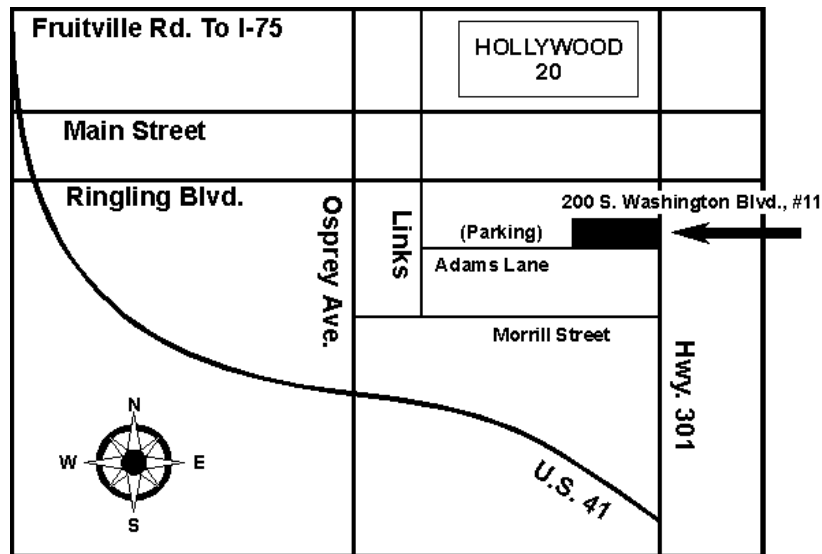

Meeting Point

Take Exit 210 from I-75 (Fruitville Rd./St. Armands Circle) West.
Drive approx 5 miles to Highway 301 (Washington Blvd.) and turn left (South).
Go 4 blocks.
Turn right onto Adams Lane.

We're on the corner of Washington Blvd. and Adams Lane.
Turn right into the first driveway and park.